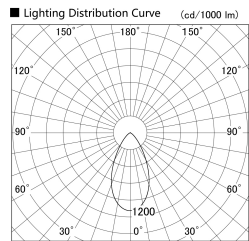

Item no. SD379-0955W9030-IK

Series Name: AMMA Lens type Cylinder Tracklight (In Track) (SD379-IK)

Installation	Track mount
Type	Lens type tracklight : In track type
Fixture wattage	10.5W
Beam angle	53deg
Color Temp.	3000K
CRI	Ra>90
Luminous	958 lm
Body	Die-castaluminumalloy
Body finish	White
Trim finish	White
Reflector finish	N/A
IP Rate	IP20
Light source	COB module
Input Voltage	AC220~240V
Dimming Type	Non-Dimmable
Certificate	CE,CCC
Cut Hole	N/A