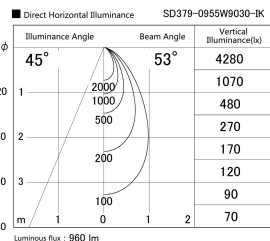

Item no. SD379-0955W9030-IK

Series Name: AMMA Lens type Cylinder Tracklight (In Track) (SD379-IK)

Installation	Track mount
Type	Lens type tracklight : In track type
Fixture wattage	10.5W
Beam angle	53deg
Color Temp.	3000K
CRI	Ra>90
Luminous	958 lm
Body	Die-castaluminumalloy
Body finish	White
Trim finish	White
Reflector finish	N/A
IP Rate	IP20
Light source	COB module
Input Voltage	AC220~240V
Dimming Type	Non-Dimmable
Certificate	CE,CCC
Cut Hole	N/A