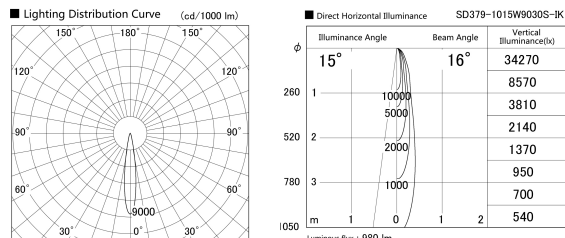

Item no. SD379-1015W9030S-IK

Series Name: AMMA Lens type Cylinder Tracklight (In Track) (SD379-IK)

Installation	Track mount
Type	Lens type tracklight : In track type
Fixture wattage	10.5W
Beam angle	16deg
Color Temp.	3000K
CRI	Ra>90
Luminous	981 lm
Body	Die-castaluminumalloy
Body finish	White
Trim finish	White
Reflector finish	N/A
IP Rate	IP20
Light source	COB module
Input Voltage	AC220~240V
Dimming Type	Non-Dimmable
Certificate	CE,CCC
Cut Hole	N/A