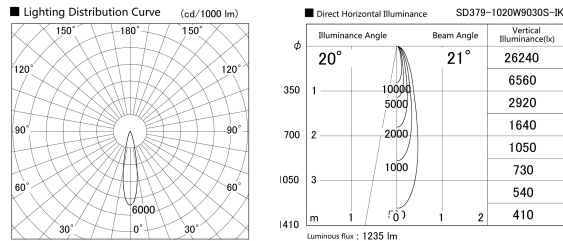

Item no. SD379-1020W9030S-IK

Series Name: AMMA Lens type Cylinder Tracklight (In Track) (SD379-IK)

Installation	Track mount
Type	Lens type tracklight : In track type
Fixture wattage	10.5W
Beam angle	21deg
Color Temp.	3000K
CRI	Ra>90
Luminous	1235 lm
Body	Die-castaluminumalloy
Body finish	White
Trim finish	White
Reflector finish	N/A
IP Rate	IP20
Light source	COB module
Input Voltage	AC220~240V
Dimming Type	Non-Dimmable
Certificate	CE,CCC
Cut Hole	N/A