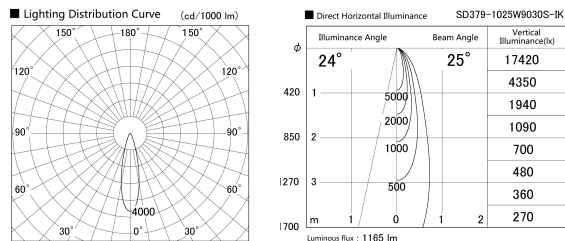

Item no. SD379-1025W9030S-IK

Series Name: AMMA Lens type Cylinder Tracklight (In Track) (SD379-IK)

Installation	Track mount
Type	Lens type tracklight : In track type
Fixture wattage	10.5W
Beam angle	25deg
Color Temp.	3000K
CRI	Ra>90
Luminous	1163 lm
Body	Die-castaluminumalloy
Body finish	White
Trim finish	White
Reflector finish	N/A
IP Rate	IP20
Light source	COB module
Input Voltage	AC220~240V
Dimming Type	Non-Dimmable
Certificate	CE,CCC
Cut Hole	N/A