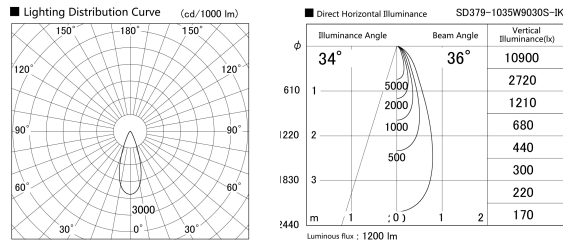

Item no. SD379-1035W9030S-IK

Series Name: AMMA Lens type Cylinder Tracklight (In Track) (SD379-IK)

Installation	Track mount
Type	Lens type tracklight : In track type
Fixture wattage	10.5W
Beam angle	36deg
Color Temp.	3000K
CRI	Ra>90
Luminous	1202 lm
Body	Die-castaluminumalloy
Body finish	White
Trim finish	White
Reflector finish	N/A
IP Rate	IP20
Light source	COB module
Input Voltage	AC220~240V
Dimming Type	Non-Dimmable
Certificate	CE,CCC
Cut Hole	N/A