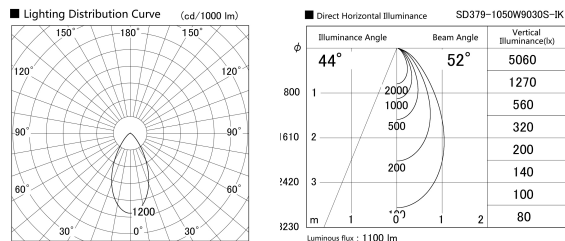

Item no. SD379-1050W9030S-IK

Series Name: AMMA Lens type Cylinder Tracklight (In Track) (SD379-IK)

Installation	Track mount
Type	Lens type tracklight : In track type
Fixture wattage	10.5W
Beam angle	52deg
Color Temp.	3000K
CRI	Ra>90
Luminous	1101 lm
Body	Die-castaluminumalloy
Body finish	White
Trim finish	White
Reflector finish	N/A
IP Rate	IP20
Light source	COB module
Input Voltage	AC220~240V
Dimming Type	Non-Dimmable
Certificate	CE,CCC
Cut Hole	N/A