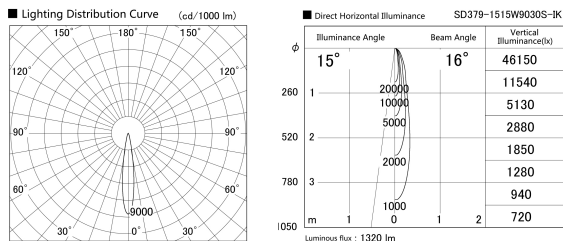

Item no. SD379-1515W9030S-IK

Series Name: AMMA Lens type Cylinder Tracklight (In Track) (SD379-IK)

Installation	Track mount
Type	Lens type tracklight : In track type
Fixture wattage	14W
Beam angle	16deg
Color Temp.	3000K
CRI	Ra>90
Luminous	1321 lm
Body	Die-castaluminumalloy
Body finish	White
Trim finish	White
Reflector finish	N/A
IP Rate	IP20
Light source	COB module
Input Voltage	AC220~240V
Dimming Type	Non-Dimmable
Certificate	CE,CCC
Cut Hole	N/A