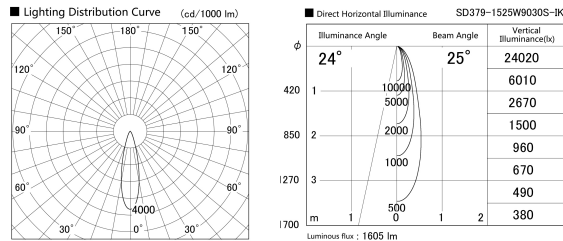

Item no. SD379-1525W9030S-IK

Series Name: AMMA Lens type Cylinder Tracklight (In Track) (SD379-IK)

Installation	Track mount
Type	Lens type tracklight : In track type
Fixture wattage	14W
Beam angle	25deg
Color Temp.	3000K
CRI	Ra>90
Luminous	1604 lm
Body	Die-castaluminumalloy
Body finish	White
Trim finish	White
Reflector finish	N/A
IP Rate	IP20
Light source	COB module
Input Voltage	AC220~240V
Dimming Type	Non-Dimmable
Certificate	CE,CCC
Cut Hole	N/A