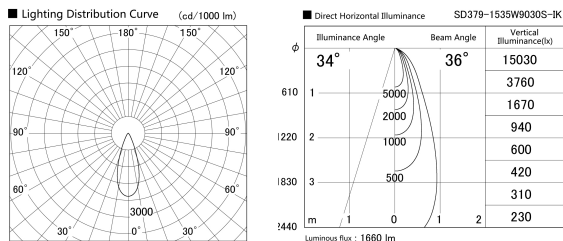

Item no. SD379-1535W9030S-IK

Series Name: AMMA Lens type Cylinder Tracklight (In Track) (SD379-IK)

Installation	Track mount
Type	Lens type tracklight : In track type
Fixture wattage	14W
Beam angle	36deg
Color Temp.	3000K
CRI	Ra>90
Luminous	1658 lm
Body	Die-castaluminumalloy
Body finish	White
Trim finish	White
Reflector finish	N/A
IP Rate	IP20
Light source	COB module
Input Voltage	AC220~240V
Dimming Type	Non-Dimmable
Certificate	CE,CCC
Cut Hole	N/A