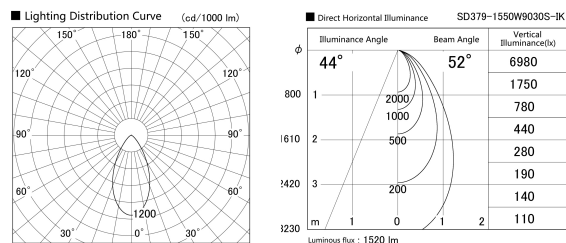

Item no. SD379-1550W9030S-IK

Series Name: AMMA Lens type Cylinder Tracklight (In Track) (SD379-IK)

Installation	Track mount
Type	Lens type tracklight : In track type
Fixture wattage	14W
Beam angle	52deg
Color Temp.	3000K
CRI	Ra>90
Luminous	1518 lm
Body	Die-castaluminumalloy
Body finish	White
Trim finish	White
Reflector finish	N/A
IP Rate	IP20
Light source	COB module
Input Voltage	AC220~240V
Dimming Type	Non-Dimmable
Certificate	CE,CCC
Cut Hole	N/A