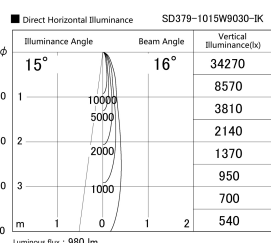

Item no. SD379-1015W9030-IK

Series Name: AMMA Lens type Cylinder Tracklight (In Track) (SD379-IK)

Installation	Track mount
Type	Lens type tracklight : In track type
Fixture wattage	10.5W
Beam angle	16deg
Color Temp.	3000K
CRI	Ra>90
Luminous	981 lm
Body	Die-castaluminumalloy
Body finish	White
Trim finish	White
Reflector finish	N/A
IP Rate	IP20
Light source	COB module
Input Voltage	AC220~240V
Dimming Type	Non-Dimmable
Certificate	CE,CCC
Cut Hole	N/A