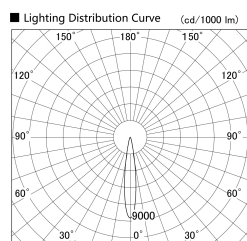

Item no. SD379-1015W9030-IK

Series Name: AMMA Lens type Cylinder Tracklight (In Track) (SD379-IK)

Installation	Track mount
Type	Lens type tracklight : In track type
Fixture wattage	10.5W
Beam angle	16deg
Color Temp.	3000K
CRI	Ra>90
Luminous	981 lm
Body	Die-castaluminumalloy
Body finish	White
Trim finish	White
Reflector finish	N/A
IP Rate	IP20
Light source	COB module
Input Voltage	AC220~240V
Dimming Type	Non-Dimmable
Certificate	CE,CCC
Cut Hole	N/A