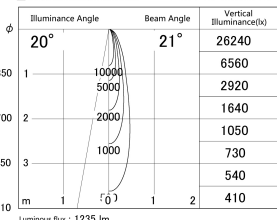

Installation	Track mount
Type	Lens type tracklight : In track type
Fixture wattage	10.5W
Beam angle	21deg
Color Temp.	3000K
CRI	Ra>90
Luminous	1235 lm
Body	Die-castaluminumalloy
Body finish	White
Trim finish	White
Reflector finish	N/A
IP Rate	IP20
Light source	COB module
Input Voltage	AC220~240V
Dimming Type	Non-Dimmable
Certificate	CE,CCC
Cut Hole	N/A