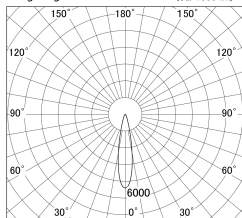

■ Lighting Distribution Curve (cd/1000 lm)

Installation	Track mount
Type	Lens type tracklight : In track type
Fixture wattage	10.5W
Beam angle	21deg
Color Temp.	3000K
CRI	Ra>90
Luminous	1235 lm
Body	Die-castaluminumalloy
Body finish	White
Trim finish	White
Reflector finish	N/A
IP Rate	IP20
Light source	COB module
Input Voltage	AC220~240V
Dimming Type	Non-Dimmable
Certificate	CE,CCC
Cut Hole	N/A