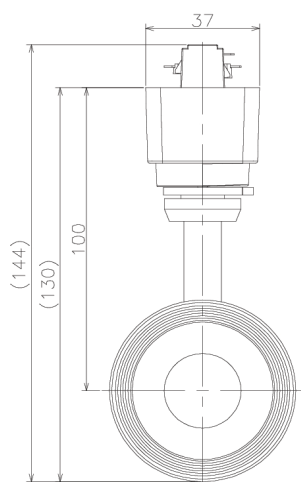

Item no. SD379-1025W9030-IK

Series Name: AMMA Lens type Cylinder Tracklight (In Track) (SD379-IK)

■ Lighting Distribution Curve (cd/1000 lm)

■ Direct Horizontal Illuminance SD379-1025W9030-IK

Installation	Track mount
Type	Lens type tracklight : In track type
Fixture wattage	10.5W
Beam angle	25deg
Color Temp.	3000K
CRI	Ra>90
Luminous	1163 lm
Body	Die-castaluminumalloy
Body finish	White
Trim finish	White
Reflector finish	N/A
IP Rate	IP20
Light source	COB module
Input Voltage	AC220~240V
Dimming Type	Non-Dimmable
Certificate	CE,CCC
Cut Hole	N/A