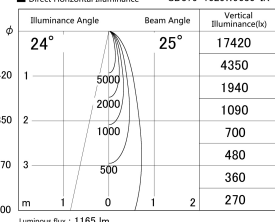

Item no. SD379-1025W9030-IK

Series Name: AMMA Lens type Cylinder Tracklight (In Track) (SD379-IK)

■ Lighting Distribution Curve (cd/1000 lm)

■ Direct Horizontal Illuminance SD379-1025W9030-IK

Installation	Track mount
Type	Lens type tracklight : In track type
Fixture wattage	10.5W
Beam angle	25deg
Color Temp.	3000K
CRI	Ra>90
Luminous	1163 lm
Body	Die-castaluminumalloy
Body finish	White
Trim finish	White
Reflector finish	N/A
IP Rate	IP20
Light source	COB module
Input Voltage	AC220~240V
Dimming Type	Non-Dimmable
Certificate	CE,CCC
Cut Hole	N/A