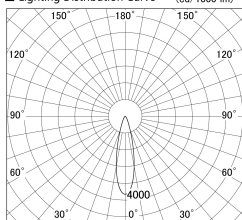

Item no. SD379-1025W9030-IK

Series Name: AMMA Lens type Cylinder Tracklight (In Track) (SD379-IK)

■ Lighting Distribution Curve (cd/1000 lm)

■ Direct Horizontal Illuminance SD379-1025W9030-IK

Installation	Track mount
Type	Lens type tracklight : In track type
Fixture wattage	10.5W
Beam angle	25deg
Color Temp.	3000K
CRI	Ra>90
Luminous	1163 lm
Body	Die-castaluminumalloy
Body finish	White
Trim finish	White
Reflector finish	N/A
IP Rate	IP20
Light source	COB module
Input Voltage	AC220~240V
Dimming Type	Non-Dimmable
Certificate	CE,CCC
Cut Hole	N/A