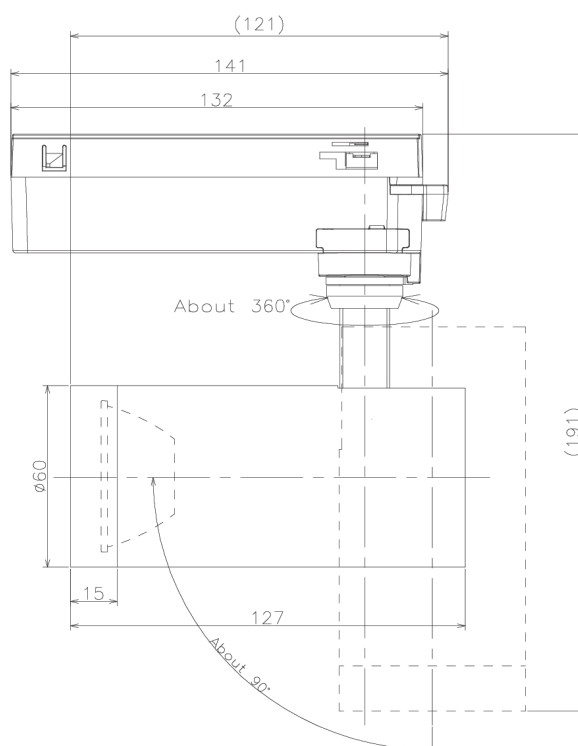

Item no. SD379-1025W9030-IK

Series Name: AMMA Lens type Cylinder Tracklight (In Track) (SD379-IK)

■ Lighting Distribution Curve (cd/1000 lm)

■ Direct Horizontal Illuminance SD379-1025W9030-IK

Installation	Track mount
Type	Lens type tracklight : In track type
Fixture wattage	10.5W
Beam angle	25deg
Color Temp.	3000K
CRI	Ra>90
Luminous	1163 lm
Body	Die-castaluminumalloy
Body finish	White
Trim finish	White
Reflector finish	N/A
IP Rate	IP20
Light source	COB module
Input Voltage	AC220~240V
Dimming Type	Non-Dimmable
Certificate	CE,CCC
Cut Hole	N/A