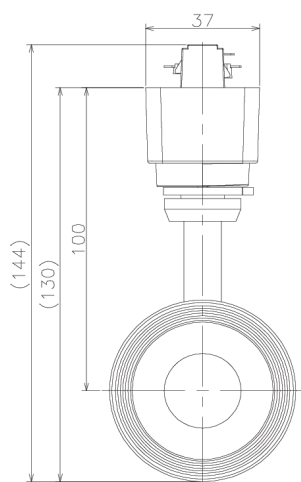

Item no. SD379-1050W9030-IK

Series Name: AMMA Lens type Cylinder Tracklight (In Track) (SD379-IK)

Installation	Track mount
Type	Lens type tracklight : In track type
Fixture wattage	10.5W
Beam angle	52deg
Color Temp.	3000K
CRI	Ra>90
Luminous	1101 lm
Body	Die-castaluminumalloy
Body finish	White
Trim finish	White
Reflector finish	N/A
IP Rate	IP20
Light source	COB module
Input Voltage	AC220~240V
Dimming Type	Non-Dimmable
Certificate	CE,CCC
Cut Hole	N/A