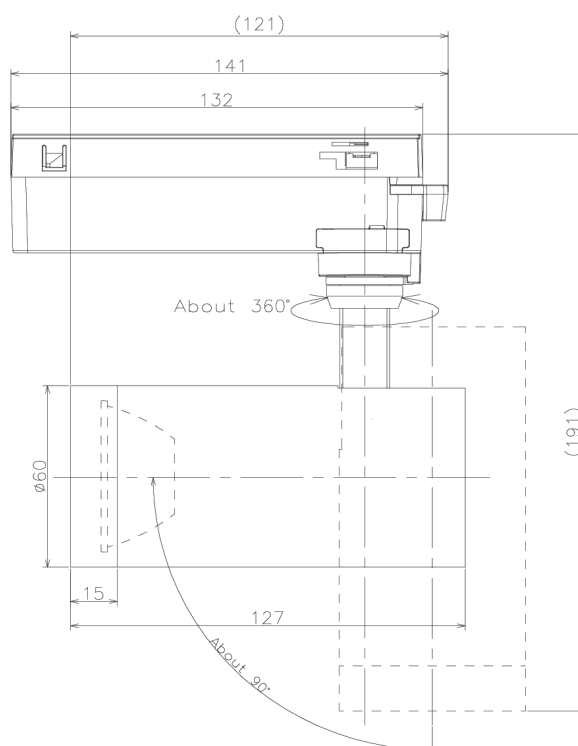

Item no. SD379-1050W9030-IK

Series Name: AMMA Lens type Cylinder Tracklight (In Track) (SD379-IK)

Installation	Track mount
Type	Lens type tracklight : In track type
Fixture wattage	10.5W
Beam angle	52deg
Color Temp.	3000K
CRI	Ra>90
Luminous	1101 lm
Body	Die-castaluminumalloy
Body finish	White
Trim finish	White
Reflector finish	N/A
IP Rate	IP20
Light source	COB module
Input Voltage	AC220~240V
Dimming Type	Non-Dimmable
Certificate	CE,CCC
Cut Hole	N/A