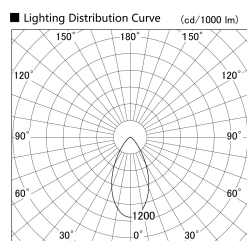

Item no. SD379-1050W9030-IK

Series Name: AMMA Lens type Cylinder Tracklight (In Track) (SD379-IK)

Installation	Track mount
Type	Lens type tracklight : In track type
Fixture wattage	10.5W
Beam angle	52deg
Color Temp.	3000K
CRI	Ra>90
Luminous	1101 lm
Body	Die-castaluminumalloy
Body finish	White
Trim finish	White
Reflector finish	N/A
IP Rate	IP20
Light source	COB module
Input Voltage	AC220~240V
Dimming Type	Non-Dimmable
Certificate	CE,CCC
Cut Hole	N/A