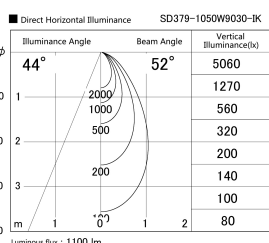

Item no. SD379-1050W9030-IK

Series Name: AMMA Lens type Cylinder Tracklight (In Track) (SD379-IK)

Installation	Track mount
Type	Lens type tracklight : In track type
Fixture wattage	10.5W
Beam angle	52deg
Color Temp.	3000K
CRI	Ra>90
Luminous	1101 lm
Body	Die-castaluminumalloy
Body finish	White
Trim finish	White
Reflector finish	N/A
IP Rate	IP20
Light source	COB module
Input Voltage	AC220~240V
Dimming Type	Non-Dimmable
Certificate	CE,CCC
Cut Hole	N/A