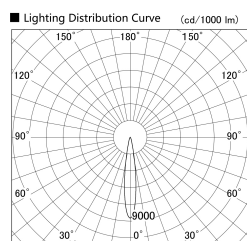

Item no. SD379-1515W9030-IK

Series Name: AMMA Lens type Cylinder Tracklight (In Track) (SD379-IK)

Installation	Track mount
Type	Lens type tracklight : In track type
Fixture wattage	14W
Beam angle	16deg
Color Temp.	3000K
CRI	Ra>90
Luminous	1321 lm
Body	Die-castaluminumalloy
Body finish	White
Trim finish	White
Reflector finish	N/A
IP Rate	IP20
Light source	COB module
Input Voltage	AC220~240V
Dimming Type	Non-Dimmable
Certificate	CE,CCC
Cut Hole	N/A