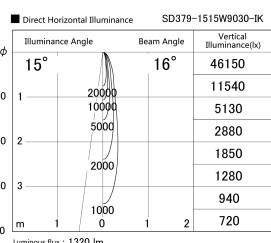

Item no. SD379-1515W9030-IK

Series Name: AMMA Lens type Cylinder Tracklight (In Track) (SD379-IK)

Installation	Track mount
Type	Lens type tracklight : In track type
Fixture wattage	14W
Beam angle	16deg
Color Temp.	3000K
CRI	Ra>90
Luminous	1321 lm
Body	Die-castaluminumalloy
Body finish	White
Trim finish	White
Reflector finish	N/A
IP Rate	IP20
Light source	COB module
Input Voltage	AC220~240V
Dimming Type	Non-Dimmable
Certificate	CE,CCC
Cut Hole	N/A