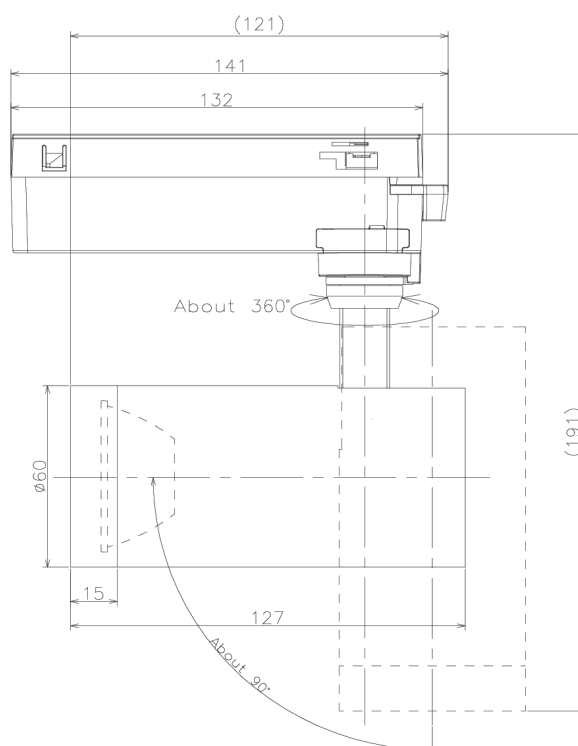

Item no. SD379-1515W9030-IK

Series Name: AMMA Lens type Cylinder Tracklight (In Track) (SD379-IK)

Installation	Track mount
Type	Lens type tracklight : In track type
Fixture wattage	14W
Beam angle	16deg
Color Temp.	3000K
CRI	Ra>90
Luminous	1321 lm
Body	Die-castaluminumalloy
Body finish	White
Trim finish	White
Reflector finish	N/A
IP Rate	IP20
Light source	COB module
Input Voltage	AC220~240V
Dimming Type	Non-Dimmable
Certificate	CE,CCC
Cut Hole	N/A