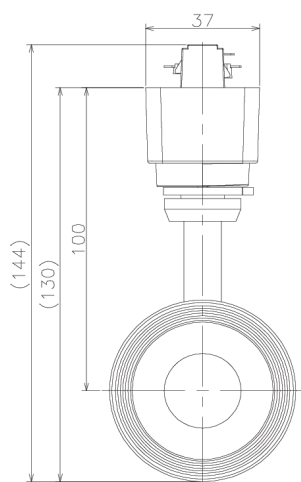

Item no. SD379-1515W9030-IK

Series Name: AMMA Lens type Cylinder Tracklight (In Track) (SD379-IK)

Installation	Track mount
Type	Lens type tracklight : In track type
Fixture wattage	14W
Beam angle	16deg
Color Temp.	3000K
CRI	Ra>90
Luminous	1321 lm
Body	Die-castaluminumalloy
Body finish	White
Trim finish	White
Reflector finish	N/A
IP Rate	IP20
Light source	COB module
Input Voltage	AC220~240V
Dimming Type	Non-Dimmable
Certificate	CE,CCC
Cut Hole	N/A