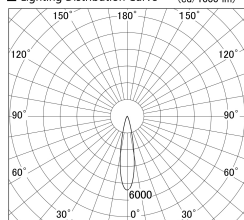

Item no. SD379-1520W9030-IK

Series Name: AMMA Lens type Cylinder Tracklight (In Track) (SD379-IK)

■ Lighting Distribution Curve (cd/1000 lm)

■ Direct Horizontal Illuminance SD379-1520W9030-IK

Installation	Track mount
Type	Lens type tracklight : In track type
Fixture wattage	14W
Beam angle	21deg
Color Temp.	3000K
CRI	Ra>90
Luminous	1704 lm
Body	Die-castaluminumalloy
Body finish	White
Trim finish	White
Reflector finish	N/A
IP Rate	IP20
Light source	COB module
Input Voltage	AC220~240V
Dimming Type	Non-Dimmable
Certificate	CE,CCC
Cut Hole	N/A