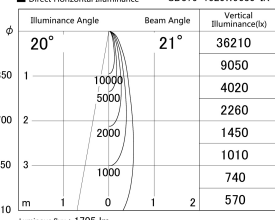

Item no. SD379-1520W9030-IK

Series Name: AMMA Lens type Cylinder Tracklight (In Track) (SD379-IK)

■ Lighting Distribution Curve (cd/1000 lm)

■ Direct Horizontal Illuminance SD379-1520W9030-IK

Installation	Track mount
Type	Lens type tracklight : In track type
Fixture wattage	14W
Beam angle	21deg
Color Temp.	3000K
CRI	Ra>90
Luminous	1704 lm
Body	Die-castaluminumalloy
Body finish	White
Trim finish	White
Reflector finish	N/A
IP Rate	IP20
Light source	COB module
Input Voltage	AC220~240V
Dimming Type	Non-Dimmable
Certificate	CE,CCC
Cut Hole	N/A