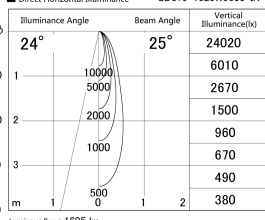

Item no. SD379-1525W9030-IK

Series Name: AMMA Lens type Cylinder Tracklight (In Track) (SD379-IK)

■ Lighting Distribution Curve (cd/1000 lm)

■ Direct Horizontal Illuminance SD379-1525W9030-IK

Installation	Track mount
Type	Lens type tracklight : In track type
Fixture wattage	14W
Beam angle	25deg
Color Temp.	3000K
CRI	Ra>90
Luminous	1604 lm
Body	Die-castaluminumalloy
Body finish	White
Trim finish	White
Reflector finish	N/A
IP Rate	IP20
Light source	COB module
Input Voltage	AC220~240V
Dimming Type	Non-Dimmable
Certificate	CE,CCC
Cut Hole	N/A