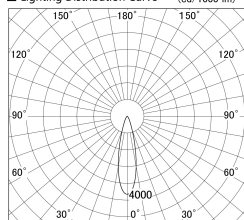

Item no. SD379-1525W9030-IK

Series Name: AMMA Lens type Cylinder Tracklight (In Track) (SD379-IK)

■ Lighting Distribution Curve (cd/1000 lm)

■ Direct Horizontal Illuminance SD379-1525W9030-IK

Installation	Track mount
Type	Lens type tracklight : In track type
Fixture wattage	14W
Beam angle	25deg
Color Temp.	3000K
CRI	Ra>90
Luminous	1604 lm
Body	Die-castaluminumalloy
Body finish	White
Trim finish	White
Reflector finish	N/A
IP Rate	IP20
Light source	COB module
Input Voltage	AC220~240V
Dimming Type	Non-Dimmable
Certificate	CE,CCC
Cut Hole	N/A