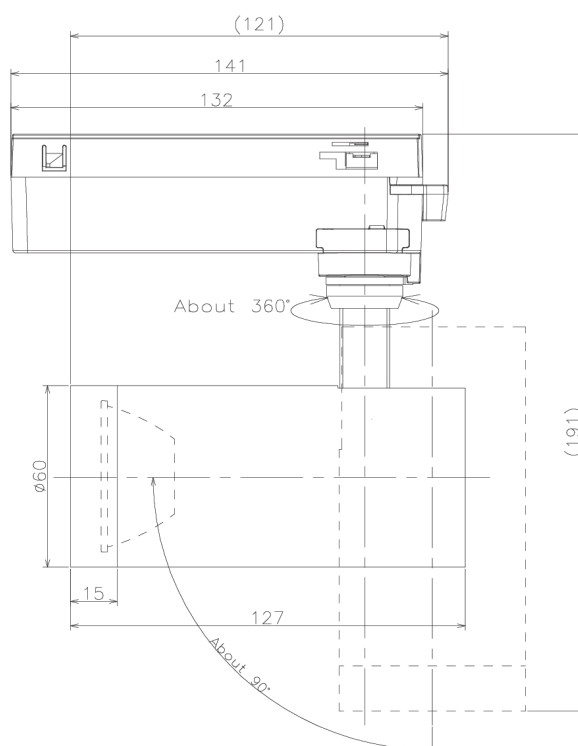

Item no. SD379-1535W9030-IK

Series Name: AMMA Lens type Cylinder Tracklight (In Track) (SD379-IK)

■ Lighting Distribution Curve (cd/1000 lm)

■ Direct Horizontal Illuminance SD379-1535W9030-IK

Installation	Track mount
Type	Lens type tracklight : In track type
Fixture wattage	14W
Beam angle	36deg
Color Temp.	3000K
CRI	Ra>90
Luminous	1658 lm
Body	Die-castaluminumalloy
Body finish	White
Trim finish	White
Reflector finish	N/A
IP Rate	IP20
Light source	COB module
Input Voltage	AC220~240V
Dimming Type	Non-Dimmable
Certificate	CE,CCC
Cut Hole	N/A