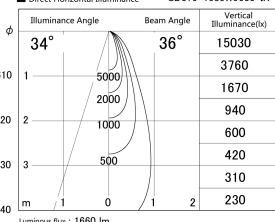

Item no. SD379-1535W9030-IK

Series Name: AMMA Lens type Cylinder Tracklight (In Track) (SD379-IK)

■ Lighting Distribution Curve (cd/1000 lm)

■ Direct Horizontal Illuminance SD379-1535W9030-IK

Installation	Track mount
Type	Lens type tracklight : In track type
Fixture wattage	14W
Beam angle	36deg
Color Temp.	3000K
CRI	Ra>90
Luminous	1658 lm
Body	Die-castaluminumalloy
Body finish	White
Trim finish	White
Reflector finish	N/A
IP Rate	IP20
Light source	COB module
Input Voltage	AC220~240V
Dimming Type	Non-Dimmable
Certificate	CE,CCC
Cut Hole	N/A