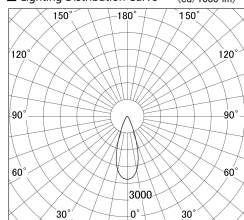

Item no. SD379-1535W9030-IK

Series Name: AMMA Lens type Cylinder Tracklight (In Track) (SD379-IK)

■ Lighting Distribution Curve (cd/1000 lm)

■ Direct Horizontal Illuminance SD379-1535W9030-IK

Installation	Track mount
Type	Lens type tracklight : In track type
Fixture wattage	14W
Beam angle	36deg
Color Temp.	3000K
CRI	Ra>90
Luminous	1658 lm
Body	Die-castaluminumalloy
Body finish	White
Trim finish	White
Reflector finish	N/A
IP Rate	IP20
Light source	COB module
Input Voltage	AC220~240V
Dimming Type	Non-Dimmable
Certificate	CE,CCC
Cut Hole	N/A