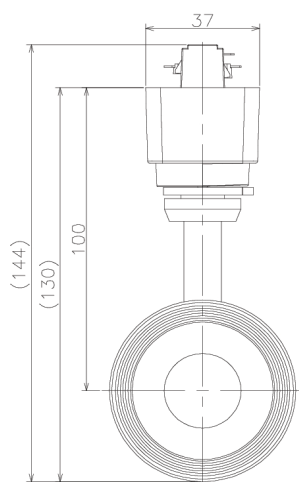

Item no. SD379-1535W9030-IK

Series Name: AMMA Lens type Cylinder Tracklight (In Track) (SD379-IK)

■ Lighting Distribution Curve (cd/1000 lm)

■ Direct Horizontal Illuminance SD379-1535W9030-IK

Installation	Track mount
Type	Lens type tracklight : In track type
Fixture wattage	14W
Beam angle	36deg
Color Temp.	3000K
CRI	Ra>90
Luminous	1658 lm
Body	Die-castaluminumalloy
Body finish	White
Trim finish	White
Reflector finish	N/A
IP Rate	IP20
Light source	COB module
Input Voltage	AC220~240V
Dimming Type	Non-Dimmable
Certificate	CE,CCC
Cut Hole	N/A