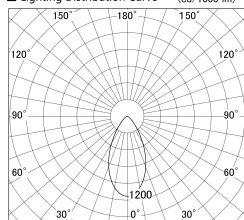

Item no. SD379-1550W9030-IK

Series Name: AMMA Lens type Cylinder Tracklight (In Track) (SD379-IK)

■ Lighting Distribution Curve (cd/1000 lm)

■ Direct Horizontal Illuminance SD379-1550W9030-IK

Installation	Track mount
Type	Lens type tracklight : In track type
Fixture wattage	14W
Beam angle	52deg
Color Temp.	3000K
CRI	Ra>90
Luminous	1518 lm
Body	Die-castaluminumalloy
Body finish	White
Trim finish	White
Reflector finish	N/A
IP Rate	IP20
Light source	COB module
Input Voltage	AC220~240V
Dimming Type	Non-Dimmable
Certificate	CE,CCC
Cut Hole	N/A