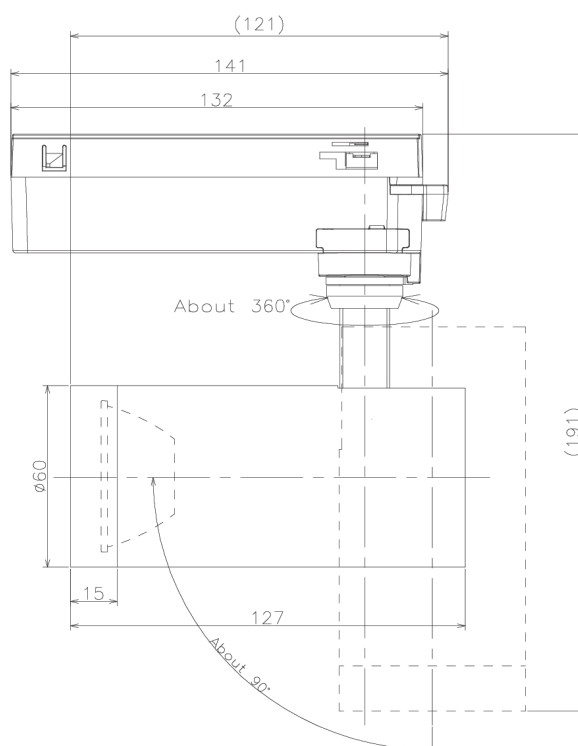

Item no. SD379-1550W9030-IK

Series Name: AMMA Lens type Cylinder Tracklight (In Track) (SD379-IK)

■ Lighting Distribution Curve (cd/1000 lm)

■ Direct Horizontal Illuminance SD379-1550W9030-IK

Installation	Track mount
Type	Lens type tracklight : In track type
Fixture wattage	14W
Beam angle	52deg
Color Temp.	3000K
CRI	Ra>90
Luminous	1518 lm
Body	Die-castaluminumalloy
Body finish	White
Trim finish	White
Reflector finish	N/A
IP Rate	IP20
Light source	COB module
Input Voltage	AC220~240V
Dimming Type	Non-Dimmable
Certificate	CE,CCC
Cut Hole	N/A