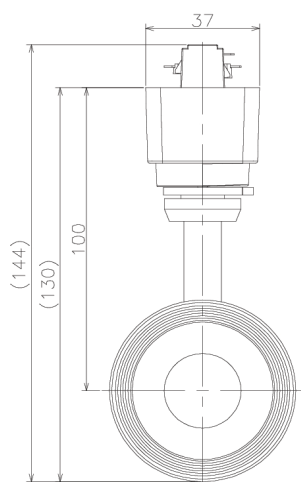

Item no. SD379-1550W9030-IK

Series Name: AMMA Lens type Cylinder Tracklight (In Track) (SD379-IK)

■ Lighting Distribution Curve (cd/1000 lm)

■ Direct Horizontal Illuminance SD379-1550W9030-IK

Installation	Track mount
Type	Lens type tracklight : In track type
Fixture wattage	14W
Beam angle	52deg
Color Temp.	3000K
CRI	Ra>90
Luminous	1518 lm
Body	Die-castaluminumalloy
Body finish	White
Trim finish	White
Reflector finish	N/A
IP Rate	IP20
Light source	COB module
Input Voltage	AC220~240V
Dimming Type	Non-Dimmable
Certificate	CE,CCC
Cut Hole	N/A