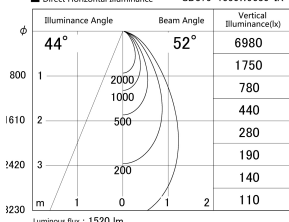

Item no. SD379-1550W9030-IK

Series Name: AMMA Lens type Cylinder Tracklight (In Track) (SD379-IK)

■ Lighting Distribution Curve (cd/1000 lm)

■ Direct Horizontal Illuminance SD379-1550W9030-IK

Installation	Track mount
Type	Lens type tracklight : In track type
Fixture wattage	14W
Beam angle	52deg
Color Temp.	3000K
CRI	Ra>90
Luminous	1518 lm
Body	Die-castaluminumalloy
Body finish	White
Trim finish	White
Reflector finish	N/A
IP Rate	IP20
Light source	COB module
Input Voltage	AC220~240V
Dimming Type	Non-Dimmable
Certificate	CE,CCC
Cut Hole	N/A