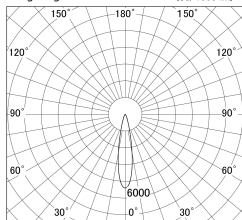

■ Lighting Distribution Curve (cd/1000 lm)

Installation	Track mount
Type	Lens type tracklight : In track type
Fixture wattage	21W
Beam angle	21deg
Color Temp.	3000K
CRI	Ra>90
Luminous	2378 lm
Body	Die-castaluminumalloy
Body finish	White
Trim finish	White
Reflector finish	N/A
IP Rate	IP20
Light source	COB module
Input Voltage	AC220~240V
Dimming Type	Non-Dimmable
Certificate	CE,CCC
Cut Hole	N/A