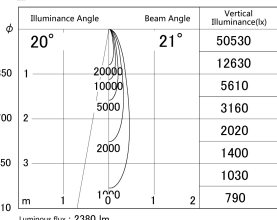

Installation	Track mount
Type	Lens type tracklight : In track type
Fixture wattage	21W
Beam angle	21deg
Color Temp.	3000K
CRI	Ra>90
Luminous	2378 lm
Body	Die-castaluminumalloy
Body finish	White
Trim finish	White
Reflector finish	N/A
IP Rate	IP20
Light source	COB module
Input Voltage	AC220~240V
Dimming Type	Non-Dimmable
Certificate	CE,CCC
Cut Hole	N/A