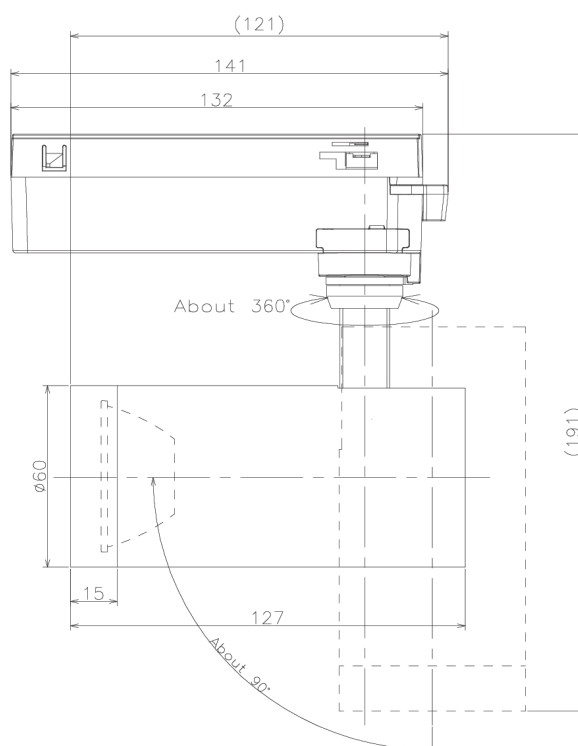

Item no. SD379-2025W9030-IK

Series Name: AMMA Lens type Cylinder Tracklight (In Track) (SD379-IK)

■ Lighting Distribution Curve (cd/1000 lm)

■ Direct Horizontal Illuminance SD379-2025W9030-IK

Installation	Track mount
Type	Lens type tracklight : In track type
Fixture wattage	21W
Beam angle	25deg
Color Temp.	3000K
CRI	Ra>90
Luminous	2239 lm
Body	Die-castaluminumalloy
Body finish	White
Trim finish	White
Reflector finish	N/A
IP Rate	IP20
Light source	COB module
Input Voltage	AC220~240V
Dimming Type	Non-Dimmable
Certificate	CE,CCC
Cut Hole	N/A