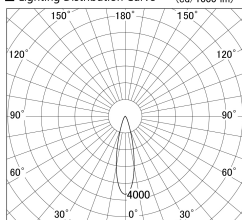

Item no. SD379-2025W9030-IK

Series Name: AMMA Lens type Cylinder Tracklight (In Track) (SD379-IK)

■ Lighting Distribution Curve (cd/1000 lm)

■ Direct Horizontal Illuminance SD379-2025W9030-IK

Installation	Track mount
Type	Lens type tracklight : In track type
Fixture wattage	21W
Beam angle	25deg
Color Temp.	3000K
CRI	Ra>90
Luminous	2239 lm
Body	Die-castaluminumalloy
Body finish	White
Trim finish	White
Reflector finish	N/A
IP Rate	IP20
Light source	COB module
Input Voltage	AC220~240V
Dimming Type	Non-Dimmable
Certificate	CE,CCC
Cut Hole	N/A