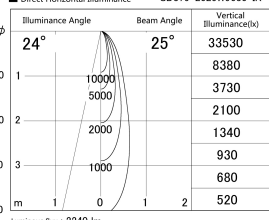

Item no. SD379-2025W9030-IK

Series Name: AMMA Lens type Cylinder Tracklight (In Track) (SD379-IK)

■ Lighting Distribution Curve (cd/1000 lm)

■ Direct Horizontal Illuminance SD379-2025W9030-IK

Installation	Track mount
Type	Lens type tracklight : In track type
Fixture wattage	21W
Beam angle	25deg
Color Temp.	3000K
CRI	Ra>90
Luminous	2239 lm
Body	Die-castaluminumalloy
Body finish	White
Trim finish	White
Reflector finish	N/A
IP Rate	IP20
Light source	COB module
Input Voltage	AC220~240V
Dimming Type	Non-Dimmable
Certificate	CE,CCC
Cut Hole	N/A