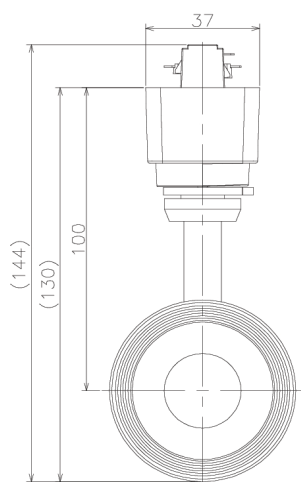

Item no. SD379-2025W9030-IK

Series Name: AMMA Lens type Cylinder Tracklight (In Track) (SD379-IK)

■ Lighting Distribution Curve (cd/1000 lm)

■ Direct Horizontal Illuminance SD379-2025W9030-IK

Installation	Track mount
Type	Lens type tracklight : In track type
Fixture wattage	21W
Beam angle	25deg
Color Temp.	3000K
CRI	Ra>90
Luminous	2239 lm
Body	Die-castaluminumalloy
Body finish	White
Trim finish	White
Reflector finish	N/A
IP Rate	IP20
Light source	COB module
Input Voltage	AC220~240V
Dimming Type	Non-Dimmable
Certificate	CE,CCC
Cut Hole	N/A