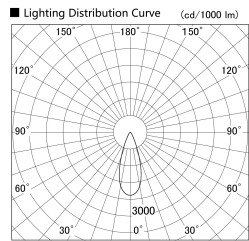

Item no. SD379-2035W9030-IK

Series Name: AMMA Lens type Cylinder Tracklight (In Track) (SD379-IK)

Installation	Track mount
Type	Lens type tracklight : In track type
Fixture wattage	21W
Beam angle	36deg
Color Temp.	3000K
CRI	Ra>90
Luminous	2314 lm
Body	Die-castaluminumalloy
Body finish	White
Trim finish	White
Reflector finish	N/A
IP Rate	IP20
Light source	COB module
Input Voltage	AC220~240V
Dimming Type	Non-Dimmable
Certificate	CE,CCC
Cut Hole	N/A