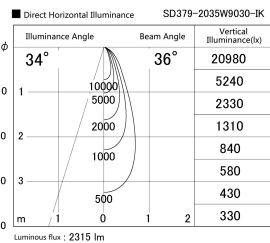

Item no. SD379-2035W9030-IK

Series Name: AMMA Lens type Cylinder Tracklight (In Track) (SD379-IK)

Installation	Track mount
Type	Lens type tracklight : In track type
Fixture wattage	21W
Beam angle	36deg
Color Temp.	3000K
CRI	Ra>90
Luminous	2314 lm
Body	Die-castaluminumalloy
Body finish	White
Trim finish	White
Reflector finish	N/A
IP Rate	IP20
Light source	COB module
Input Voltage	AC220~240V
Dimming Type	Non-Dimmable
Certificate	CE,CCC
Cut Hole	N/A