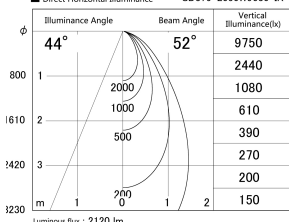

Item no. SD379-2050W9030-IK

Series Name: AMMA Lens type Cylinder Tracklight (In Track) (SD379-IK)

■ Lighting Distribution Curve (cd/1000 lm)

■ Direct Horizontal Illuminance SD379-2050W9030-IK

Installation	Track mount
Type	Lens type tracklight : In track type
Fixture wattage	21W
Beam angle	52deg
Color Temp.	3000K
CRI	Ra>90
Luminous	2119 lm
Body	Die-castaluminumalloy
Body finish	White
Trim finish	White
Reflector finish	N/A
IP Rate	IP20
Light source	COB module
Input Voltage	AC220~240V
Dimming Type	Non-Dimmable
Certificate	CE,CCC
Cut Hole	N/A