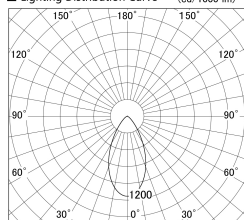

Item no. SD379-2050W9030-IK

Series Name: AMMA Lens type Cylinder Tracklight (In Track) (SD379-IK)

■ Lighting Distribution Curve (cd/1000 lm)

■ Direct Horizontal Illuminance SD379-2050W9030-IK

Installation	Track mount
Type	Lens type tracklight : In track type
Fixture wattage	21W
Beam angle	52deg
Color Temp.	3000K
CRI	Ra>90
Luminous	2119 lm
Body	Die-castaluminumalloy
Body finish	White
Trim finish	White
Reflector finish	N/A
IP Rate	IP20
Light source	COB module
Input Voltage	AC220~240V
Dimming Type	Non-Dimmable
Certificate	CE,CCC
Cut Hole	N/A