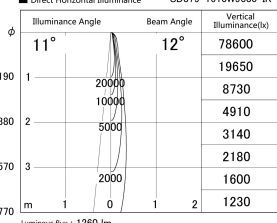

Item no. SD379-1610W9030-IK

Series Name: AMMA Lens type Cylinder Tracklight (In Track) (SD379-IK)

■ Lighting Distribution Curve (cd/1000 lm)

■ Direct Horizontal Illuminance SD379-1610W9030-IK

Installation	Track mount
Type	Lens type tracklight : In track type
Fixture wattage	14W
Beam angle	12deg
Color Temp.	3000K
CRI	Ra>90
Luminous	1260 lm
Body	Die-castaluminumalloy
Body finish	White
Trim finish	White
Reflector finish	N/A
IP Rate	IP20
Light source	COB module
Input Voltage	AC220~240V
Dimming Type	Non-Dimmable
Certificate	CE,CCC
Cut Hole	N/A