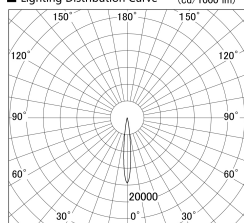

Item no. SD379-1610W9030-IK

Series Name: AMMA Lens type Cylinder Tracklight (In Track) (SD379-IK)

■ Lighting Distribution Curve (cd/1000 lm)

■ Direct Horizontal Illuminance SD379-1610W9030-IK

Installation	Track mount
Type	Lens type tracklight : In track type
Fixture wattage	14W
Beam angle	12deg
Color Temp.	3000K
CRI	Ra>90
Luminous	1260 lm
Body	Die-castaluminumalloy
Body finish	White
Trim finish	White
Reflector finish	N/A
IP Rate	IP20
Light source	COB module
Input Voltage	AC220~240V
Dimming Type	Non-Dimmable
Certificate	CE,CCC
Cut Hole	N/A