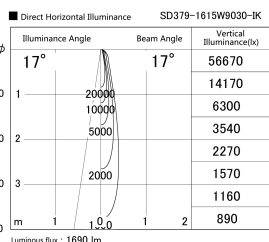

Item no. SD379-1615W9030-IK

Series Name: AMMA Lens type Cylinder Tracklight (In Track) (SD379-IK)

Installation	Track mount
Type	Lens type tracklight : In track type
Fixture wattage	14W
Beam angle	17deg
Color Temp.	3000K
CRI	Ra>90
Luminous	1690 lm
Body	Die-castaluminumalloy
Body finish	White
Trim finish	White
Reflector finish	N/A
IP Rate	IP20
Light source	COB module
Input Voltage	AC220~240V
Dimming Type	Non-Dimmable
Certificate	CE,CCC
Cut Hole	N/A