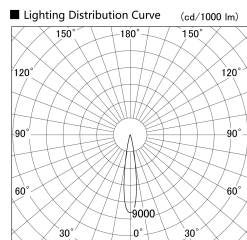

Item no. SD379-1615W9030-IK

Series Name: AMMA Lens type Cylinder Tracklight (In Track) (SD379-IK)

Installation	Track mount
Type	Lens type tracklight : In track type
Fixture wattage	14W
Beam angle	17deg
Color Temp.	3000K
CRI	Ra>90
Luminous	1690 lm
Body	Die-castaluminumalloy
Body finish	White
Trim finish	White
Reflector finish	N/A
IP Rate	IP20
Light source	COB module
Input Voltage	AC220~240V
Dimming Type	Non-Dimmable
Certificate	CE,CCC
Cut Hole	N/A