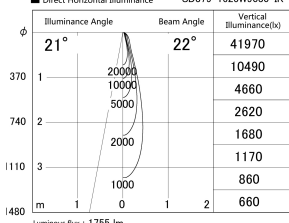

Item no. SD379-1625W9030-IK

Series Name: AMMA Lens type Cylinder Tracklight (In Track) (SD379-IK)

■ Lighting Distribution Curve (cd/1000 lm)

■ Direct Horizontal Illuminance SD379-1625W9030-IK

| | |
|------------------|--------------------------------------|
| Installation | Track mount |
| Type | Lens type tracklight : In track type |
| Fixture wattage | 14W |
| Beam angle | 22deg |
| Color Temp. | 3000K |
| CRI | Ra>90 |
| Luminous | 1755 lm |
| Body | Die-castaluminumalloy |
| Body finish | White |
| Trim finish | White |
| Reflector finish | N/A |
| IP Rate | IP20 |
| Light source | COB module |
| Input Voltage | AC220~240V |
| Dimming Type | Non-Dimmable |
| Certificate | CE,CCC |
| Cut Hole | N/A |