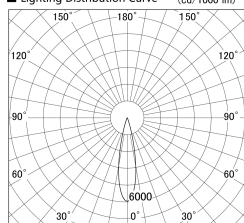

Item no. SD379-1625W9030-IK

Series Name: AMMA Lens type Cylinder Tracklight (In Track) (SD379-IK)

■ Lighting Distribution Curve (cd/1000 lm)

■ Direct Horizontal Illuminance SD379-1625W9030-IK

| | |
|------------------|--------------------------------------|
| Installation | Track mount |
| Type | Lens type tracklight : In track type |
| Fixture wattage | 14W |
| Beam angle | 22deg |
| Color Temp. | 3000K |
| CRI | Ra>90 |
| Luminous | 1755 lm |
| Body | Die-castaluminumalloy |
| Body finish | White |
| Trim finish | White |
| Reflector finish | N/A |
| IP Rate | IP20 |
| Light source | COB module |
| Input Voltage | AC220~240V |
| Dimming Type | Non-Dimmable |
| Certificate | CE,CCC |
| Cut Hole | N/A |