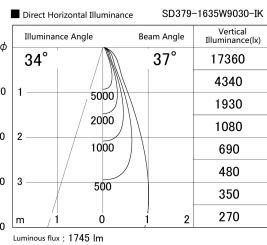

Item no. SD379-1635W9030-IK

Series Name: AMMA Lens type Cylinder Tracklight (In Track) (SD379-IK)

Installation	Track mount
Type	Lens type tracklight : In track type
Fixture wattage	14W
Beam angle	37deg
Color Temp.	3000K
CRI	Ra>90
Luminous	1746 lm
Body	Die-castaluminumalloy
Body finish	White
Trim finish	White
Reflector finish	N/A
IP Rate	IP20
Light source	COB module
Input Voltage	AC220~240V
Dimming Type	Non-Dimmable
Certificate	CE,CCC
Cut Hole	N/A