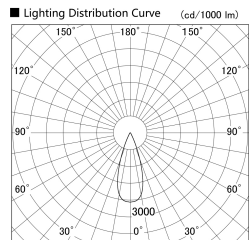

Item no. SD379-1635W9030-IK

Series Name: AMMA Lens type Cylinder Tracklight (In Track) (SD379-IK)

Installation	Track mount
Type	Lens type tracklight : In track type
Fixture wattage	14W
Beam angle	37deg
Color Temp.	3000K
CRI	Ra>90
Luminous	1746 lm
Body	Die-castaluminumalloy
Body finish	White
Trim finish	White
Reflector finish	N/A
IP Rate	IP20
Light source	COB module
Input Voltage	AC220~240V
Dimming Type	Non-Dimmable
Certificate	CE,CCC
Cut Hole	N/A