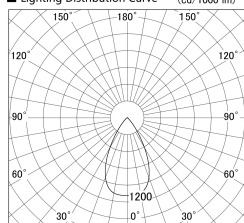

■ Lighting Distribution Curve (cd/1000 lm)