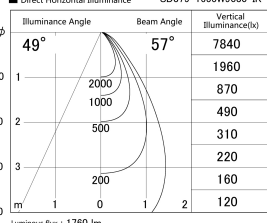

Item no. SD379-1655W9030-IK

Series Name: AMMA Lens type Cylinder Tracklight (In Track) (SD379-IK)

■ Lighting Distribution Curve (cd/1000 lm)

Installation	Track mount
Type	Lens type tracklight : In track type
Fixture wattage	14W
Beam angle	57deg
Color Temp.	3000K
CRI	Ra>90
Luminous	1758 lm
Body	Die-castaluminumalloy
Body finish	White
Trim finish	White
Reflector finish	N/A
IP Rate	IP20
Light source	COB module
Input Voltage	AC220~240V
Dimming Type	Non-Dimmable
Certificate	CE,CCC
Cut Hole	N/A