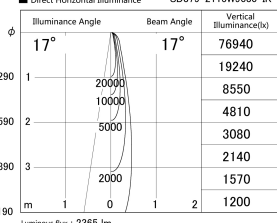

Item no. SD379-2115W9030-IK

Series Name: AMMA Lens type Cylinder Tracklight (In Track) (SD379-IK)

■ Lighting Distribution Curve (cd/1000 lm)

■ Direct Horizontal Illuminance SD379-2115W9030-IK

Installation	Track mount
Type	Lens type tracklight : In track type
Fixture wattage	21W
Beam angle	17deg
Color Temp.	3000K
CRI	Ra>90
Luminous	2364 lm
Body	Die-castaluminumalloy
Body finish	White
Trim finish	White
Reflector finish	N/A
IP Rate	IP20
Light source	COB module
Input Voltage	AC220~240V
Dimming Type	Non-Dimmable
Certificate	CE,CCC
Cut Hole	N/A