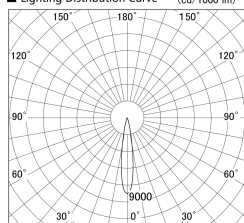

Item no. SD379-2115W9030-IK

Series Name: AMMA Lens type Cylinder Tracklight (In Track) (SD379-IK)

■ Lighting Distribution Curve (cd/1000 lm)

■ Direct Horizontal Illuminance SD379-2115W9030-IK

Installation	Track mount
Type	Lens type tracklight : In track type
Fixture wattage	21W
Beam angle	17deg
Color Temp.	3000K
CRI	Ra>90
Luminous	2364 lm
Body	Die-castaluminumalloy
Body finish	White
Trim finish	White
Reflector finish	N/A
IP Rate	IP20
Light source	COB module
Input Voltage	AC220~240V
Dimming Type	Non-Dimmable
Certificate	CE,CCC
Cut Hole	N/A