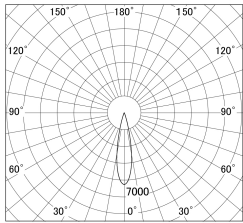

■ Lighting Distribution Curve (cd/1000 lm)