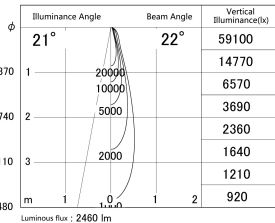

Item no. SD379-2125W9030-IK

Series Name: AMMA Lens type Cylinder Tracklight (In Track) (SD379-IK)

■ Lighting Distribution Curve (cd/1000 lm)

Installation	Track mount
Type	Lens type tracklight : In track type
Fixture wattage	21W
Beam angle	22deg
Color Temp.	3000K
CRI	Ra>90
Luminous	2460 lm
Body	Die-castaluminumalloy
Body finish	White
Trim finish	White
Reflector finish	N/A
IP Rate	IP20
Light source	COB module
Input Voltage	AC220~240V
Dimming Type	Non-Dimmable
Certificate	CE,CCC
Cut Hole	N/A