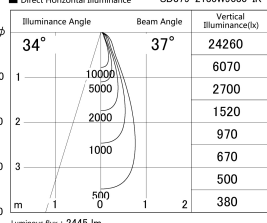

Item no. SD379-2135W9030-IK

Series Name: AMMA Lens type Cylinder Tracklight (In Track) (SD379-IK)

■ Lighting Distribution Curve (cd/1000 lm)

■ Direct Horizontal Illuminance SD379-2135W9030-IK

Installation	Track mount
Type	Lens type tracklight : In track type
Fixture wattage	21W
Beam angle	37deg
Color Temp.	3000K
CRI	Ra>90
Luminous	2447 lm
Body	Die-castaluminumalloy
Body finish	White
Trim finish	White
Reflector finish	N/A
IP Rate	IP20
Light source	COB module
Input Voltage	AC220~240V
Dimming Type	Non-Dimmable
Certificate	CE,CCC
Cut Hole	N/A