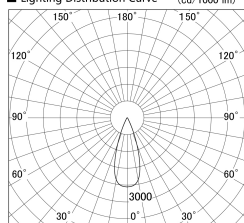

Item no. SD379-2135W9030-IK

Series Name: AMMA Lens type Cylinder Tracklight (In Track) (SD379-IK)

■ Lighting Distribution Curve (cd/1000 lm)

■ Direct Horizontal Illuminance SD379-2135W9030-IK

Installation	Track mount
Type	Lens type tracklight : In track type
Fixture wattage	21W
Beam angle	37deg
Color Temp.	3000K
CRI	Ra>90
Luminous	2447 lm
Body	Die-castaluminumalloy
Body finish	White
Trim finish	White
Reflector finish	N/A
IP Rate	IP20
Light source	COB module
Input Voltage	AC220~240V
Dimming Type	Non-Dimmable
Certificate	CE,CCC
Cut Hole	N/A