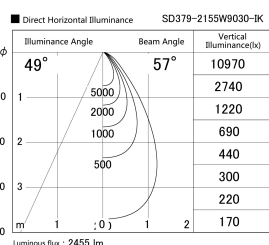

Item no. SD379-2155W9030-IK

Series Name: AMMA Lens type Cylinder Tracklight (In Track) (SD379-IK)

Installation	Track mount
Type	Lens type tracklight : In track type
Fixture wattage	21W
Beam angle	57deg
Color Temp.	3000K
CRI	Ra>90
Luminous	2457 lm
Body	Die-castaluminumalloy
Body finish	White
Trim finish	White
Reflector finish	N/A
IP Rate	IP20
Light source	COB module
Input Voltage	AC220~240V
Dimming Type	Non-Dimmable
Certificate	CE,CCC
Cut Hole	N/A