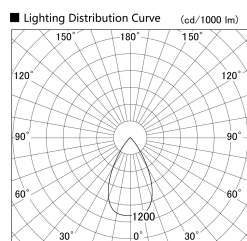

Item no. SD379-2155W9030-IK

Series Name: AMMA Lens type Cylinder Tracklight (In Track) (SD379-IK)

Installation	Track mount
Type	Lens type tracklight : In track type
Fixture wattage	21W
Beam angle	57deg
Color Temp.	3000K
CRI	Ra>90
Luminous	2457 lm
Body	Die-castaluminumalloy
Body finish	White
Trim finish	White
Reflector finish	N/A
IP Rate	IP20
Light source	COB module
Input Voltage	AC220~240V
Dimming Type	Non-Dimmable
Certificate	CE,CCC
Cut Hole	N/A