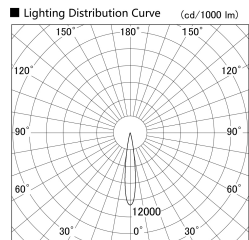

Item no. SD379-2515W9030-IK

Series Name: AMMA Lens type Cylinder Tracklight (In Track) (SD379-IK)

Installation	Track mount
Type	Lens type tracklight : In track type
Fixture wattage	24W
Beam angle	16deg
Color Temp.	3000K
CRI	Ra>90
Luminous	2143 lm
Body	Die-castaluminumalloy
Body finish	White
Trim finish	White
Reflector finish	N/A
IP Rate	IP20
Light source	COB module
Input Voltage	AC220~240V
Dimming Type	Non-Dimmable
Certificate	CE,CCC
Cut Hole	N/A