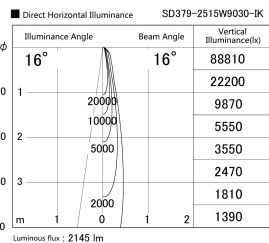

Item no. SD379-2515W9030-IK

Series Name: AMMA Lens type Cylinder Tracklight (In Track) (SD379-IK)

Installation	Track mount
Type	Lens type tracklight : In track type
Fixture wattage	24W
Beam angle	16deg
Color Temp.	3000K
CRI	Ra>90
Luminous	2143 lm
Body	Die-castaluminumalloy
Body finish	White
Trim finish	White
Reflector finish	N/A
IP Rate	IP20
Light source	COB module
Input Voltage	AC220~240V
Dimming Type	Non-Dimmable
Certificate	CE,CCC
Cut Hole	N/A