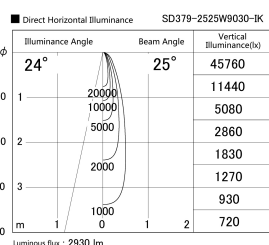

Item no. SD379-2525W9030-IK

Series Name: AMMA Lens type Cylinder Tracklight (In Track) (SD379-IK)

Installation	Track mount
Type	Lens type tracklight : In track type
Fixture wattage	24W
Beam angle	25deg
Color Temp.	3000K
CRI	Ra>90
Luminous	2931 lm
Body	Die-castaluminumalloy
Body finish	White
Trim finish	White
Reflector finish	N/A
IP Rate	IP20
Light source	COB module
Input Voltage	AC220~240V
Dimming Type	Non-Dimmable
Certificate	CE,CCC
Cut Hole	N/A