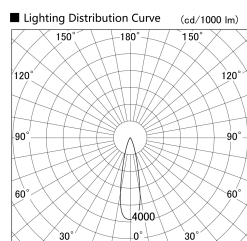

Item no. SD379-2525W9030-IK

Series Name: AMMA Lens type Cylinder Tracklight (In Track) (SD379-IK)

Installation	Track mount
Type	Lens type tracklight : In track type
Fixture wattage	24W
Beam angle	25deg
Color Temp.	3000K
CRI	Ra>90
Luminous	2931 lm
Body	Die-castaluminumalloy
Body finish	White
Trim finish	White
Reflector finish	N/A
IP Rate	IP20
Light source	COB module
Input Voltage	AC220~240V
Dimming Type	Non-Dimmable
Certificate	CE,CCC
Cut Hole	N/A