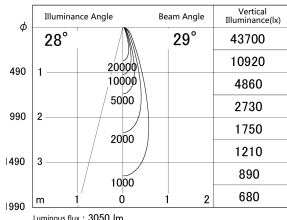

Item no. SD379-2530W9030-IK

Series Name: AMMA Lens type Cylinder Tracklight (In Track) (SD379-IK)

■ Lighting Distribution Curve (cd/1000 lm)

Installation	Track mount
Type	Lens type tracklight : In track type
Fixture wattage	24W
Beam angle	29deg
Color Temp.	3000K
CRI	Ra>90
Luminous	3052 lm
Body	Die-castaluminumalloy
Body finish	White
Trim finish	White
Reflector finish	N/A
IP Rate	IP20
Light source	COB module
Input Voltage	AC220~240V
Dimming Type	Non-Dimmable
Certificate	CE,CCC
Cut Hole	N/A