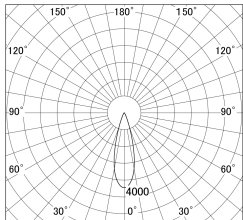

■ Lighting Distribution Curve (cd/1000 lm)