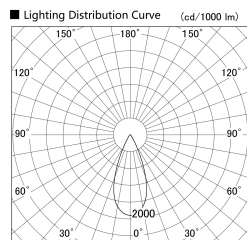

Item no. SD379-2540W9030-IK

Series Name: AMMA Lens type Cylinder Tracklight (In Track) (SD379-IK)

Installation	Track mount
Type	Lens type tracklight : In track type
Fixture wattage	24W
Beam angle	42deg
Color Temp.	3000K
CRI	Ra>90
Luminous	3070 lm
Body	Die-castaluminumalloy
Body finish	White
Trim finish	White
Reflector finish	N/A
IP Rate	IP20
Light source	COB module
Input Voltage	AC220~240V
Dimming Type	Non-Dimmable
Certificate	CE,CCC
Cut Hole	N/A