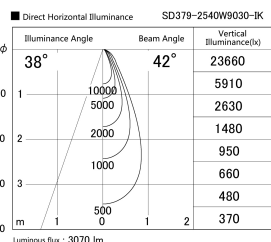

Item no. SD379-2540W9030-IK

Series Name: AMMA Lens type Cylinder Tracklight (In Track) (SD379-IK)

Installation	Track mount
Type	Lens type tracklight : In track type
Fixture wattage	24W
Beam angle	42deg
Color Temp.	3000K
CRI	Ra>90
Luminous	3070 lm
Body	Die-castaluminumalloy
Body finish	White
Trim finish	White
Reflector finish	N/A
IP Rate	IP20
Light source	COB module
Input Voltage	AC220~240V
Dimming Type	Non-Dimmable
Certificate	CE,CCC
Cut Hole	N/A