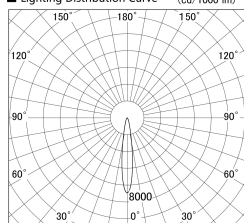

■ Lighting Distribution Curve (cd/1000 lm)