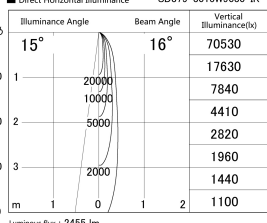

Item no. SD379-3015W9030-IK

Series Name: AMMA Lens type Cylinder Tracklight (In Track) (SD379-IK)

■ Lighting Distribution Curve (cd/1000 lm)

Installation	Track mount
Type	Lens type tracklight : In track type
Fixture wattage	28W
Beam angle	16deg
Color Temp.	3000K
CRI	Ra>90
Luminous	2456 lm
Body	Die-castaluminumalloy
Body finish	White
Trim finish	White
Reflector finish	N/A
IP Rate	IP20
Light source	COB module
Input Voltage	AC220~240V
Dimming Type	Non-Dimmable
Certificate	CE,CCC
Cut Hole	N/A