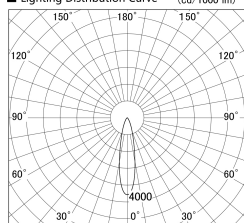

Item no. SD379-3025W9030-IK

Series Name: AMMA Lens type Cylinder Tracklight (In Track) (SD379-IK)

■ Lighting Distribution Curve (cd/1000 lm)

■ Direct Horizontal Illuminance SD379-3025W9030-IK

Installation	Track mount
Type	Lens type tracklight : In track type
Fixture wattage	28W
Beam angle	23deg
Color Temp.	3000K
CRI	Ra>90
Luminous	3178 lm
Body	Die-castaluminumalloy
Body finish	White
Trim finish	White
Reflector finish	N/A
IP Rate	IP20
Light source	COB module
Input Voltage	AC220~240V
Dimming Type	Non-Dimmable
Certificate	CE,CCC
Cut Hole	N/A