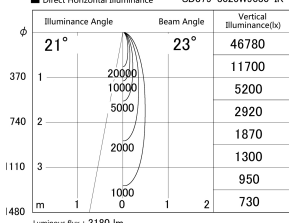

Item no. SD379-3025W9030-IK

Series Name: AMMA Lens type Cylinder Tracklight (In Track) (SD379-IK)

■ Lighting Distribution Curve (cd/1000 lm)

■ Direct Horizontal Illuminance SD379-3025W9030-IK

Installation	Track mount
Type	Lens type tracklight : In track type
Fixture wattage	28W
Beam angle	23deg
Color Temp.	3000K
CRI	Ra>90
Luminous	3178 lm
Body	Die-castaluminumalloy
Body finish	White
Trim finish	White
Reflector finish	N/A
IP Rate	IP20
Light source	COB module
Input Voltage	AC220~240V
Dimming Type	Non-Dimmable
Certificate	CE,CCC
Cut Hole	N/A