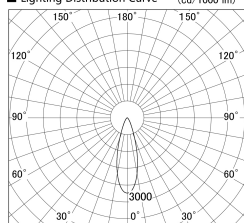

Item no. SD379-3030W9030-IK

Series Name: AMMA Lens type Cylinder Tracklight (In Track) (SD379-IK)

■ Lighting Distribution Curve (cd/1000 lm)

■ Direct Horizontal Illuminance SD379-3030W9030-IK

Installation	Track mount
Type	Lens type tracklight : In track type
Fixture wattage	28W
Beam angle	30deg
Color Temp.	3000K
CRI	Ra>90
Luminous	3270 lm
Body	Die-castaluminumalloy
Body finish	White
Trim finish	White
Reflector finish	N/A
IP Rate	IP20
Light source	COB module
Input Voltage	AC220~240V
Dimming Type	Non-Dimmable
Certificate	CE,CCC
Cut Hole	N/A