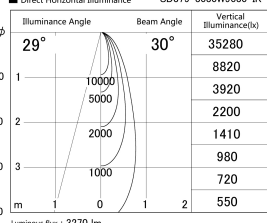

Item no. SD379-3030W9030-IK

Series Name: AMMA Lens type Cylinder Tracklight (In Track) (SD379-IK)

■ Lighting Distribution Curve (cd/1000 lm)

■ Direct Horizontal Illuminance SD379-3030W9030-IK

Installation	Track mount
Type	Lens type tracklight : In track type
Fixture wattage	28W
Beam angle	30deg
Color Temp.	3000K
CRI	Ra>90
Luminous	3270 lm
Body	Die-castaluminumalloy
Body finish	White
Trim finish	White
Reflector finish	N/A
IP Rate	IP20
Light source	COB module
Input Voltage	AC220~240V
Dimming Type	Non-Dimmable
Certificate	CE,CCC
Cut Hole	N/A