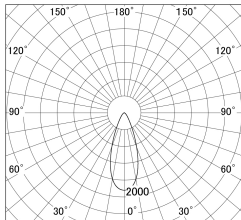

■ Lighting Distribution Curve (cd/1000 lm)