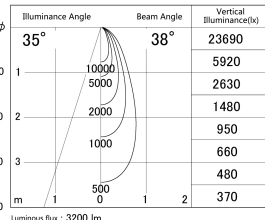

Item no. SD379-3040W9030-IK

Series Name: AMMA Lens type Cylinder Tracklight (In Track) (SD379-IK)

■ Lighting Distribution Curve (cd/1000 lm)

Installation	Track mount
Type	Lens type tracklight : In track type
Fixture wattage	28W
Beam angle	38deg
Color Temp.	3000K
CRI	Ra>90
Luminous	3202 lm
Body	Die-castaluminumalloy
Body finish	White
Trim finish	White
Reflector finish	N/A
IP Rate	IP20
Light source	COB module
Input Voltage	AC220~240V
Dimming Type	Non-Dimmable
Certificate	CE,CCC
Cut Hole	N/A