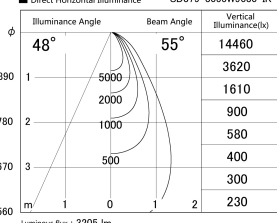

Item no. SD379-3055W9030-IK

Series Name: AMMA Lens type Cylinder Tracklight (In Track) (SD379-IK)

■ Lighting Distribution Curve (cd/1000 lm)

■ Direct Horizontal Illuminance SD379-3055W9030-IK

Installation	Track mount
Type	Lens type tracklight : In track type
Fixture wattage	28W
Beam angle	55deg
Color Temp.	3000K
CRI	Ra>90
Luminous	3207 lm
Body	Die-castaluminumalloy
Body finish	White
Trim finish	White
Reflector finish	N/A
IP Rate	IP20
Light source	COB module
Input Voltage	AC220~240V
Dimming Type	Non-Dimmable
Certificate	CE,CCC
Cut Hole	N/A