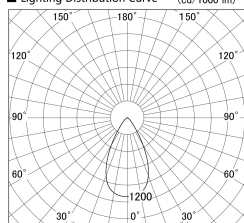

Item no. SD379-3055W9030-IK

Series Name: AMMA Lens type Cylinder Tracklight (In Track) (SD379-IK)

■ Lighting Distribution Curve (cd/1000 lm)

■ Direct Horizontal Illuminance SD379-3055W9030-IK

Installation	Track mount
Type	Lens type tracklight : In track type
Fixture wattage	28W
Beam angle	55deg
Color Temp.	3000K
CRI	Ra>90
Luminous	3207 lm
Body	Die-castaluminumalloy
Body finish	White
Trim finish	White
Reflector finish	N/A
IP Rate	IP20
Light source	COB module
Input Voltage	AC220~240V
Dimming Type	Non-Dimmable
Certificate	CE,CCC
Cut Hole	N/A