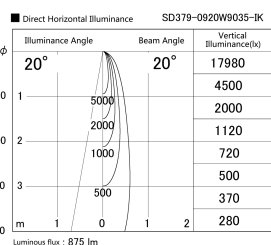

Item no. SD379-0920W9035-IK

Series Name: AMMA Lens type Cylinder Tracklight (In Track) (SD379-IK)

Installation	Track mount
Type	Lens type tracklight : In track type
Fixture wattage	10.5W
Beam angle	20deg
Color Temp.	3500K
CRI	Ra>90
Luminous	875 lm
Body	Die-castaluminumalloy
Body finish	White
Trim finish	White
Reflector finish	N/A
IP Rate	IP20
Light source	COB module
Input Voltage	AC220~240V
Dimming Type	Non-Dimmable
Certificate	CE,CCC
Cut Hole	N/A