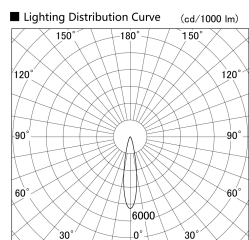

Item no. SD379-0920W9035-IK

Series Name: AMMA Lens type Cylinder Tracklight (In Track) (SD379-IK)

Installation	Track mount
Type	Lens type tracklight : In track type
Fixture wattage	10.5W
Beam angle	20deg
Color Temp.	3500K
CRI	Ra>90
Luminous	875 lm
Body	Die-castaluminumalloy
Body finish	White
Trim finish	White
Reflector finish	N/A
IP Rate	IP20
Light source	COB module
Input Voltage	AC220~240V
Dimming Type	Non-Dimmable
Certificate	CE,CCC
Cut Hole	N/A