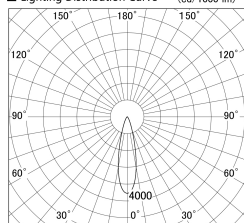

■ Lighting Distribution Curve (cd/1000 lm)

Installation	Track mount
Type	Lens type tracklight : In track type
Fixture wattage	10.5W
Beam angle	26deg
Color Temp.	3500K
CRI	Ra>90
Luminous	1048 lm
Body	Die-castaluminumalloy
Body finish	White
Trim finish	White
Reflector finish	N/A
IP Rate	IP20
Light source	COB module
Input Voltage	AC220~240V
Dimming Type	Non-Dimmable
Certificate	CE,CCC
Cut Hole	N/A