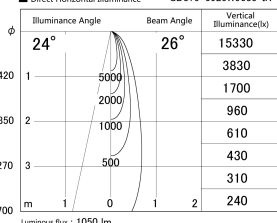

Installation	Track mount
Type	Lens type tracklight : In track type
Fixture wattage	10.5W
Beam angle	26deg
Color Temp.	3500K
CRI	Ra>90
Luminous	1048 lm
Body	Die-castaluminumalloy
Body finish	White
Trim finish	White
Reflector finish	N/A
IP Rate	IP20
Light source	COB module
Input Voltage	AC220~240V
Dimming Type	Non-Dimmable
Certificate	CE,CCC
Cut Hole	N/A