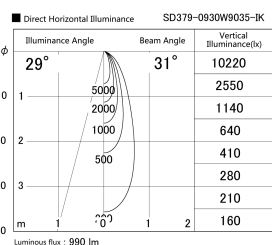

Item no. SD379-0930W9035-IK

Series Name: AMMA Lens type Cylinder Tracklight (In Track) (SD379-IK)

Installation	Track mount
Type	Lens type tracklight : In track type
Fixture wattage	10.5W
Beam angle	31deg
Color Temp.	3500K
CRI	Ra>90
Luminous	992 lm
Body	Die-castaluminumalloy
Body finish	White
Trim finish	White
Reflector finish	N/A
IP Rate	IP20
Light source	COB module
Input Voltage	AC220~240V
Dimming Type	Non-Dimmable
Certificate	CE,CCC
Cut Hole	N/A