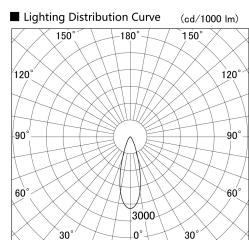

Item no. SD379-0930W9035-IK

Series Name: AMMA Lens type Cylinder Tracklight (In Track) (SD379-IK)

Installation	Track mount
Type	Lens type tracklight : In track type
Fixture wattage	10.5W
Beam angle	31deg
Color Temp.	3500K
CRI	Ra>90
Luminous	992 lm
Body	Die-castaluminumalloy
Body finish	White
Trim finish	White
Reflector finish	N/A
IP Rate	IP20
Light source	COB module
Input Voltage	AC220~240V
Dimming Type	Non-Dimmable
Certificate	CE,CCC
Cut Hole	N/A