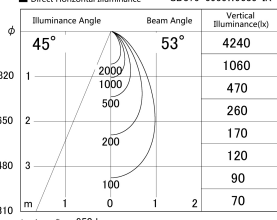

Item no. SD379-0955W9035-IK

Series Name: AMMA Lens type Cylinder Tracklight (In Track) (SD379-IK)

■ Lighting Distribution Curve (cd/1000 lm)

Installation	Track mount
Type	Lens type tracklight : In track type
Fixture wattage	10.5W
Beam angle	53deg
Color Temp.	3500K
CRI	Ra>90
Luminous	948 lm
Body	Die-castaluminumalloy
Body finish	White
Trim finish	White
Reflector finish	N/A
IP Rate	IP20
Light source	COB module
Input Voltage	AC220~240V
Dimming Type	Non-Dimmable
Certificate	CE,CCC
Cut Hole	N/A