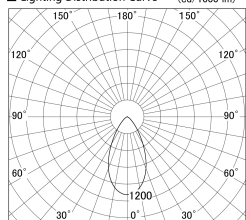

■ Lighting Distribution Curve (cd/1000 lm)