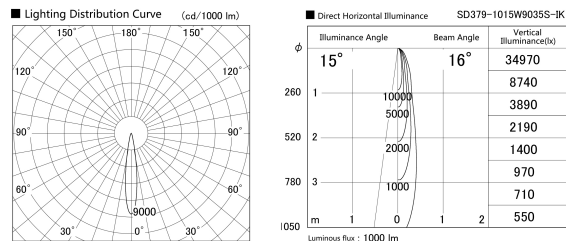

Item no. SD379-1015W9035S-IK

Series Name: AMMA Lens type Cylinder Tracklight (In Track) (SD379-IK)

Installation	Track mount
Type	Lens type tracklight : In track type
Fixture wattage	10.5W
Beam angle	16deg
Color Temp.	3500K
CRI	Ra>90
Luminous	1001 lm
Body	Die-castaluminumalloy
Body finish	White
Trim finish	White
Reflector finish	N/A
IP Rate	IP20
Light source	COB module
Input Voltage	AC220~240V
Dimming Type	Non-Dimmable
Certificate	CE,CCC
Cut Hole	N/A