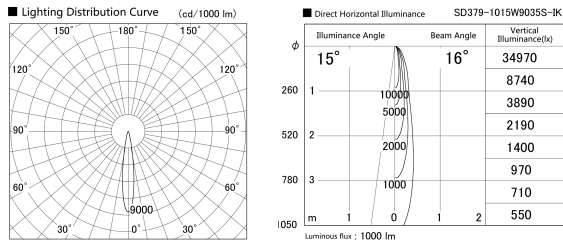

Item no. SD379-1015W9035S-IK

Series Name: AMMA Lens type Cylinder Tracklight (In Track) (SD379-IK)

Installation	Track mount
Type	Lens type tracklight : In track type
Fixture wattage	10.5W
Beam angle	16deg
Color Temp.	3500K
CRI	Ra>90
Luminous	1001 lm
Body	Die-castaluminumalloy
Body finish	White
Trim finish	White
Reflector finish	N/A
IP Rate	IP20
Light source	COB module
Input Voltage	AC220~240V
Dimming Type	Non-Dimmable
Certificate	CE,CCC
Cut Hole	N/A