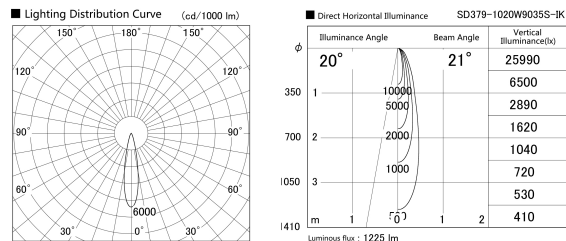

Item no. SD379-1020W9035S-IK

Series Name: AMMA Lens type Cylinder Tracklight (In Track) (SD379-IK)

Installation	Track mount
Type	Lens type tracklight : In track type
Fixture wattage	10.5W
Beam angle	21deg
Color Temp.	3500K
CRI	Ra>90
Luminous	1223 lm
Body	Die-castaluminumalloy
Body finish	White
Trim finish	White
Reflector finish	N/A
IP Rate	IP20
Light source	COB module
Input Voltage	AC220~240V
Dimming Type	Non-Dimmable
Certificate	CE,CCC
Cut Hole	N/A