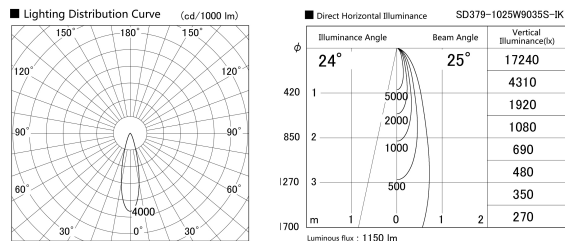

Item no. SD379-1025W9035S-IK

Series Name: AMMA Lens type Cylinder Tracklight (In Track) (SD379-IK)

Installation	Track mount
Type	Lens type tracklight : In track type
Fixture wattage	10.5W
Beam angle	25deg
Color Temp.	3500K
CRI	Ra>90
Luminous	1151 lm
Body	Die-castaluminumalloy
Body finish	White
Trim finish	White
Reflector finish	N/A
IP Rate	IP20
Light source	COB module
Input Voltage	AC220~240V
Dimming Type	Non-Dimmable
Certificate	CE,CCC
Cut Hole	N/A