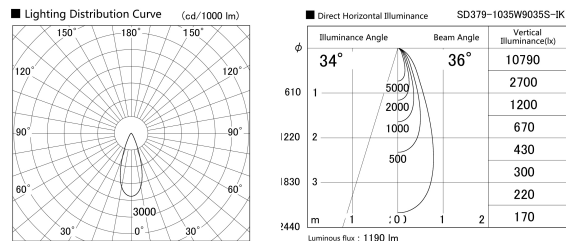

Item no. SD379-1035W9035S-IK

Series Name: AMMA Lens type Cylinder Tracklight (In Track) (SD379-IK)

Installation	Track mount
Type	Lens type tracklight : In track type
Fixture wattage	10.5W
Beam angle	36deg
Color Temp.	3500K
CRI	Ra>90
Luminous	1190 lm
Body	Die-castaluminumalloy
Body finish	White
Trim finish	White
Reflector finish	N/A
IP Rate	IP20
Light source	COB module
Input Voltage	AC220~240V
Dimming Type	Non-Dimmable
Certificate	CE,CCC
Cut Hole	N/A