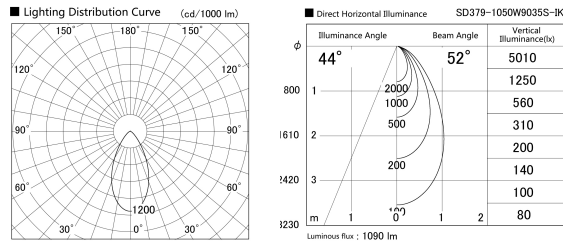

Item no. SD379-1050W9035S-IK

Series Name: AMMA Lens type Cylinder Tracklight (In Track) (SD379-IK)

Installation	Track mount
Type	Lens type tracklight : In track type
Fixture wattage	10.5W
Beam angle	52deg
Color Temp.	3500K
CRI	Ra>90
Luminous	1090 lm
Body	Die-castaluminumalloy
Body finish	White
Trim finish	White
Reflector finish	N/A
IP Rate	IP20
Light source	COB module
Input Voltage	AC220~240V
Dimming Type	Non-Dimmable
Certificate	CE,CCC
Cut Hole	N/A